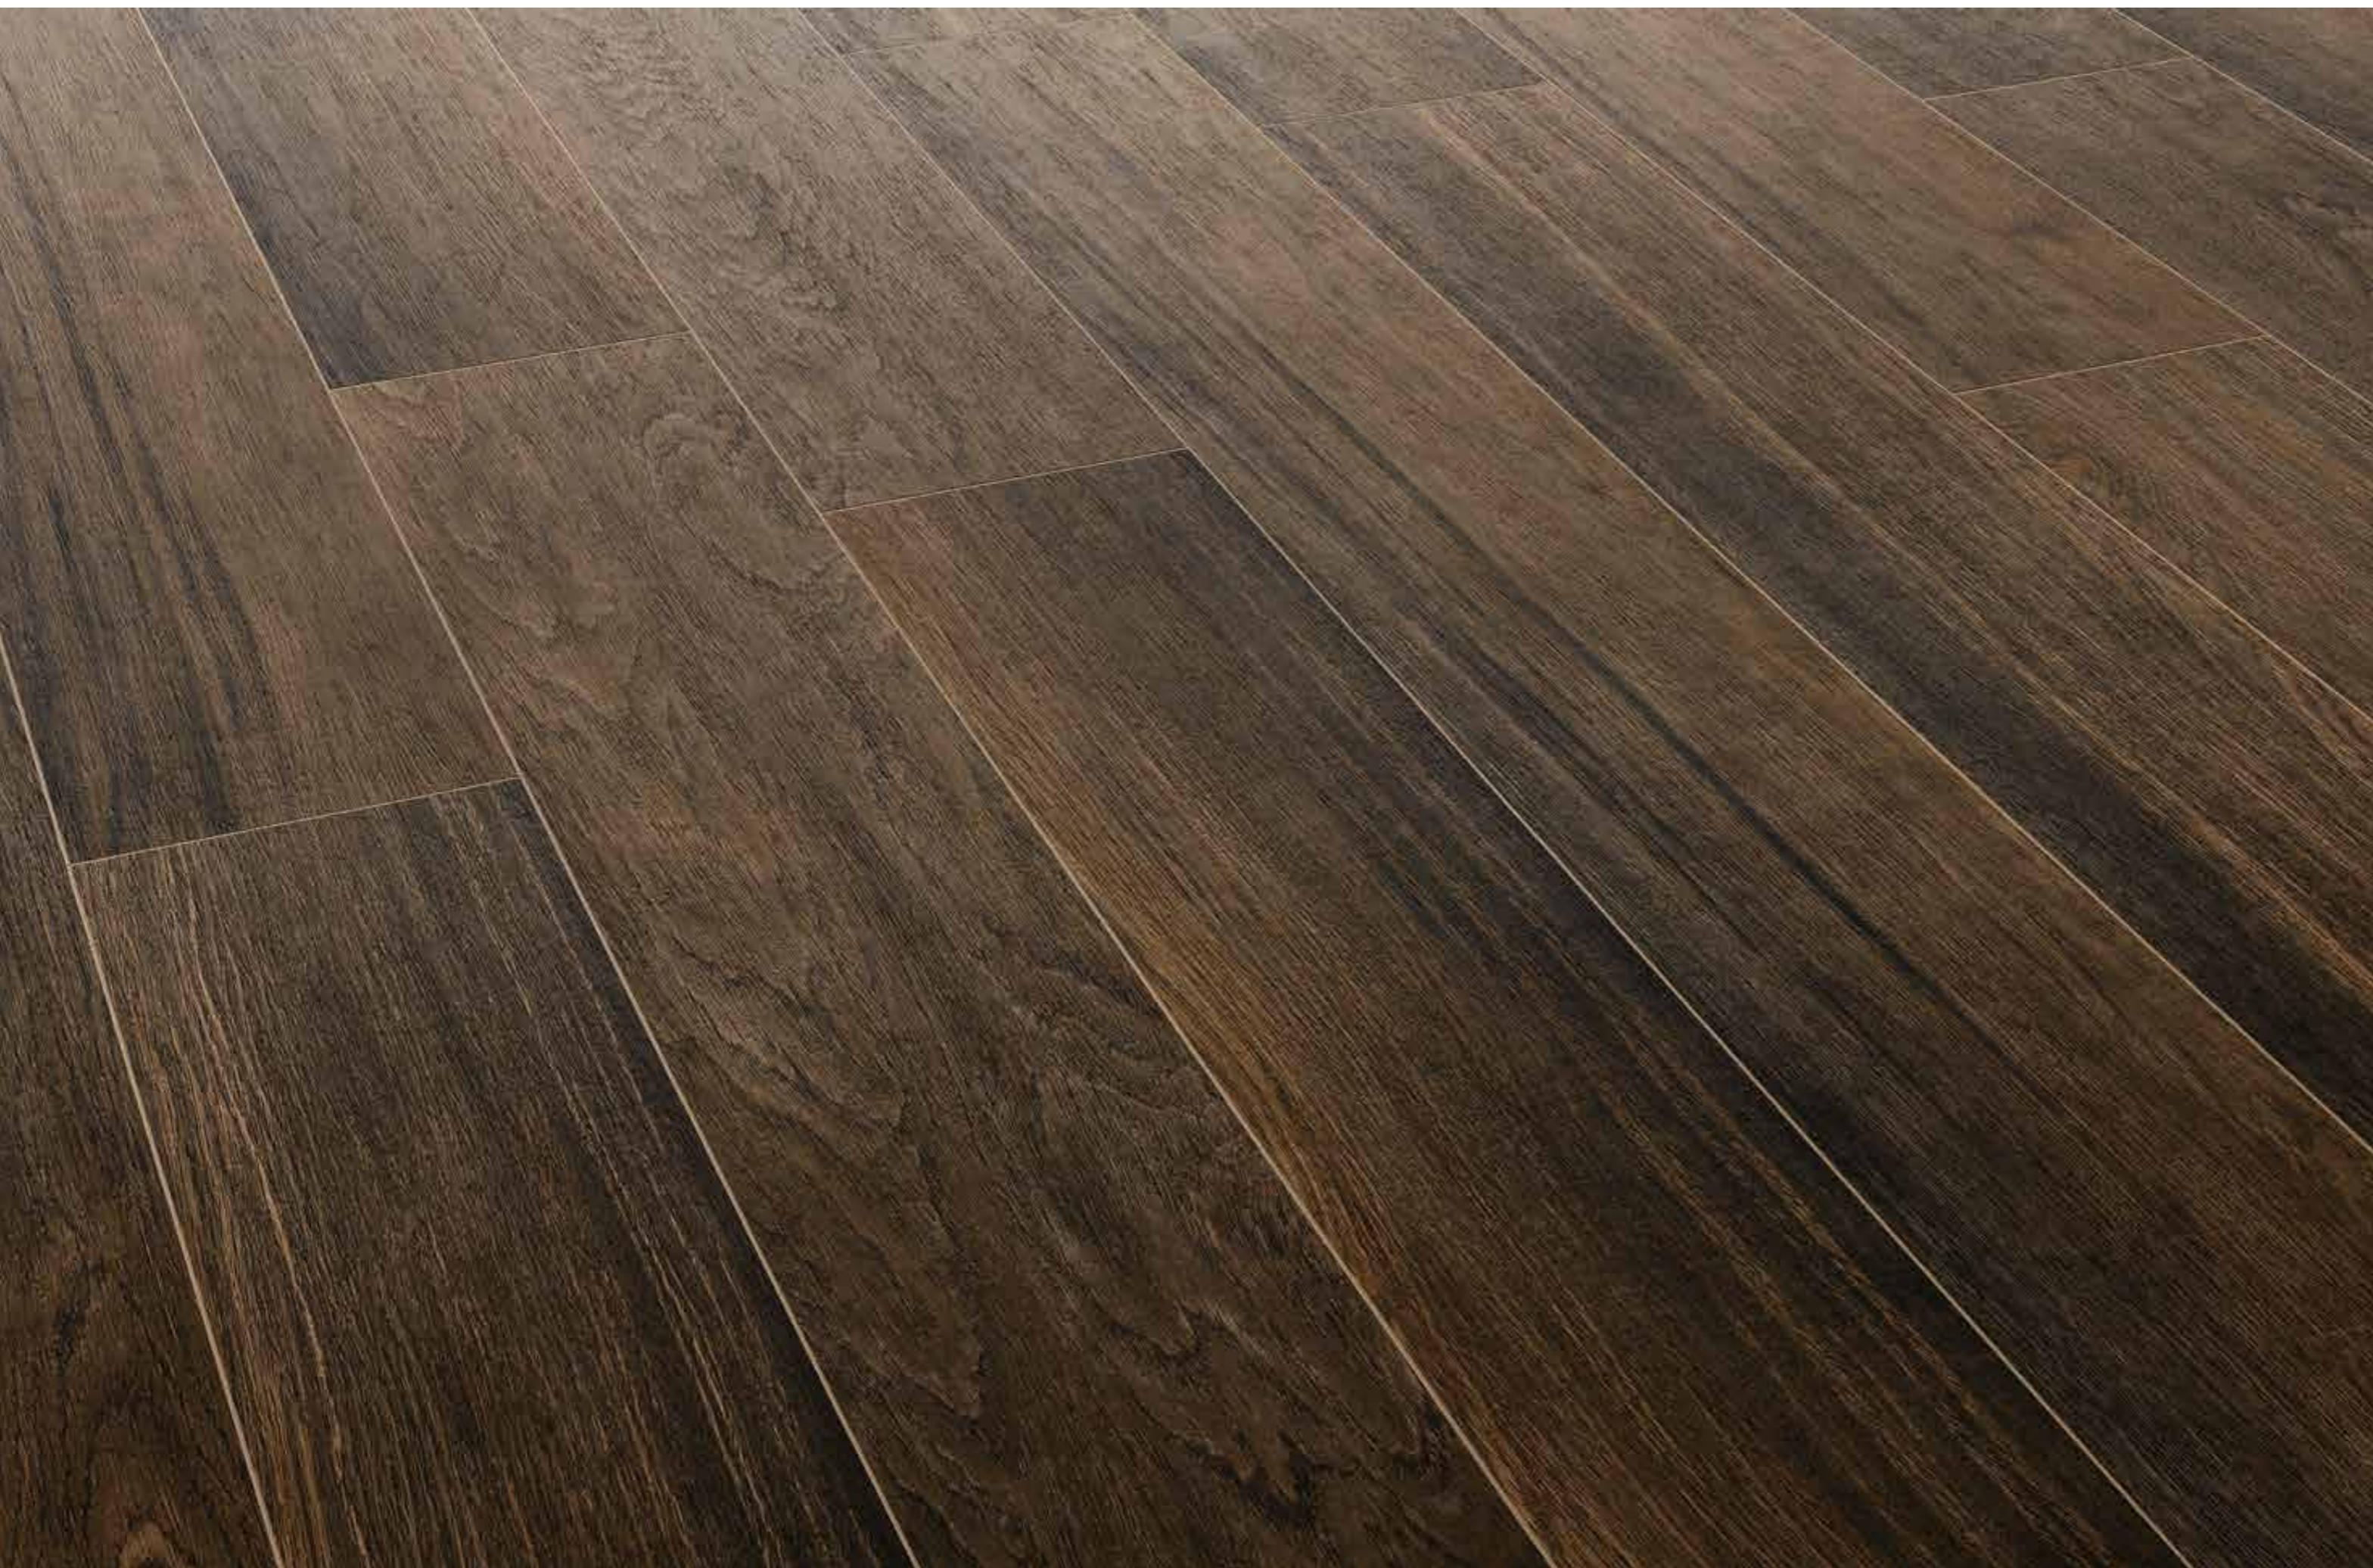

Могано Нат. и Рет. 20x160 см · Волкано Люкс и Рет. 120x278 см
Могано Nat. e Ret. 20x160 см · Volcano Lux e Ret. 120x278 см

Могано Нат. и Рет. 20x160 см
Могано Нат. е Рет. 20x160 см