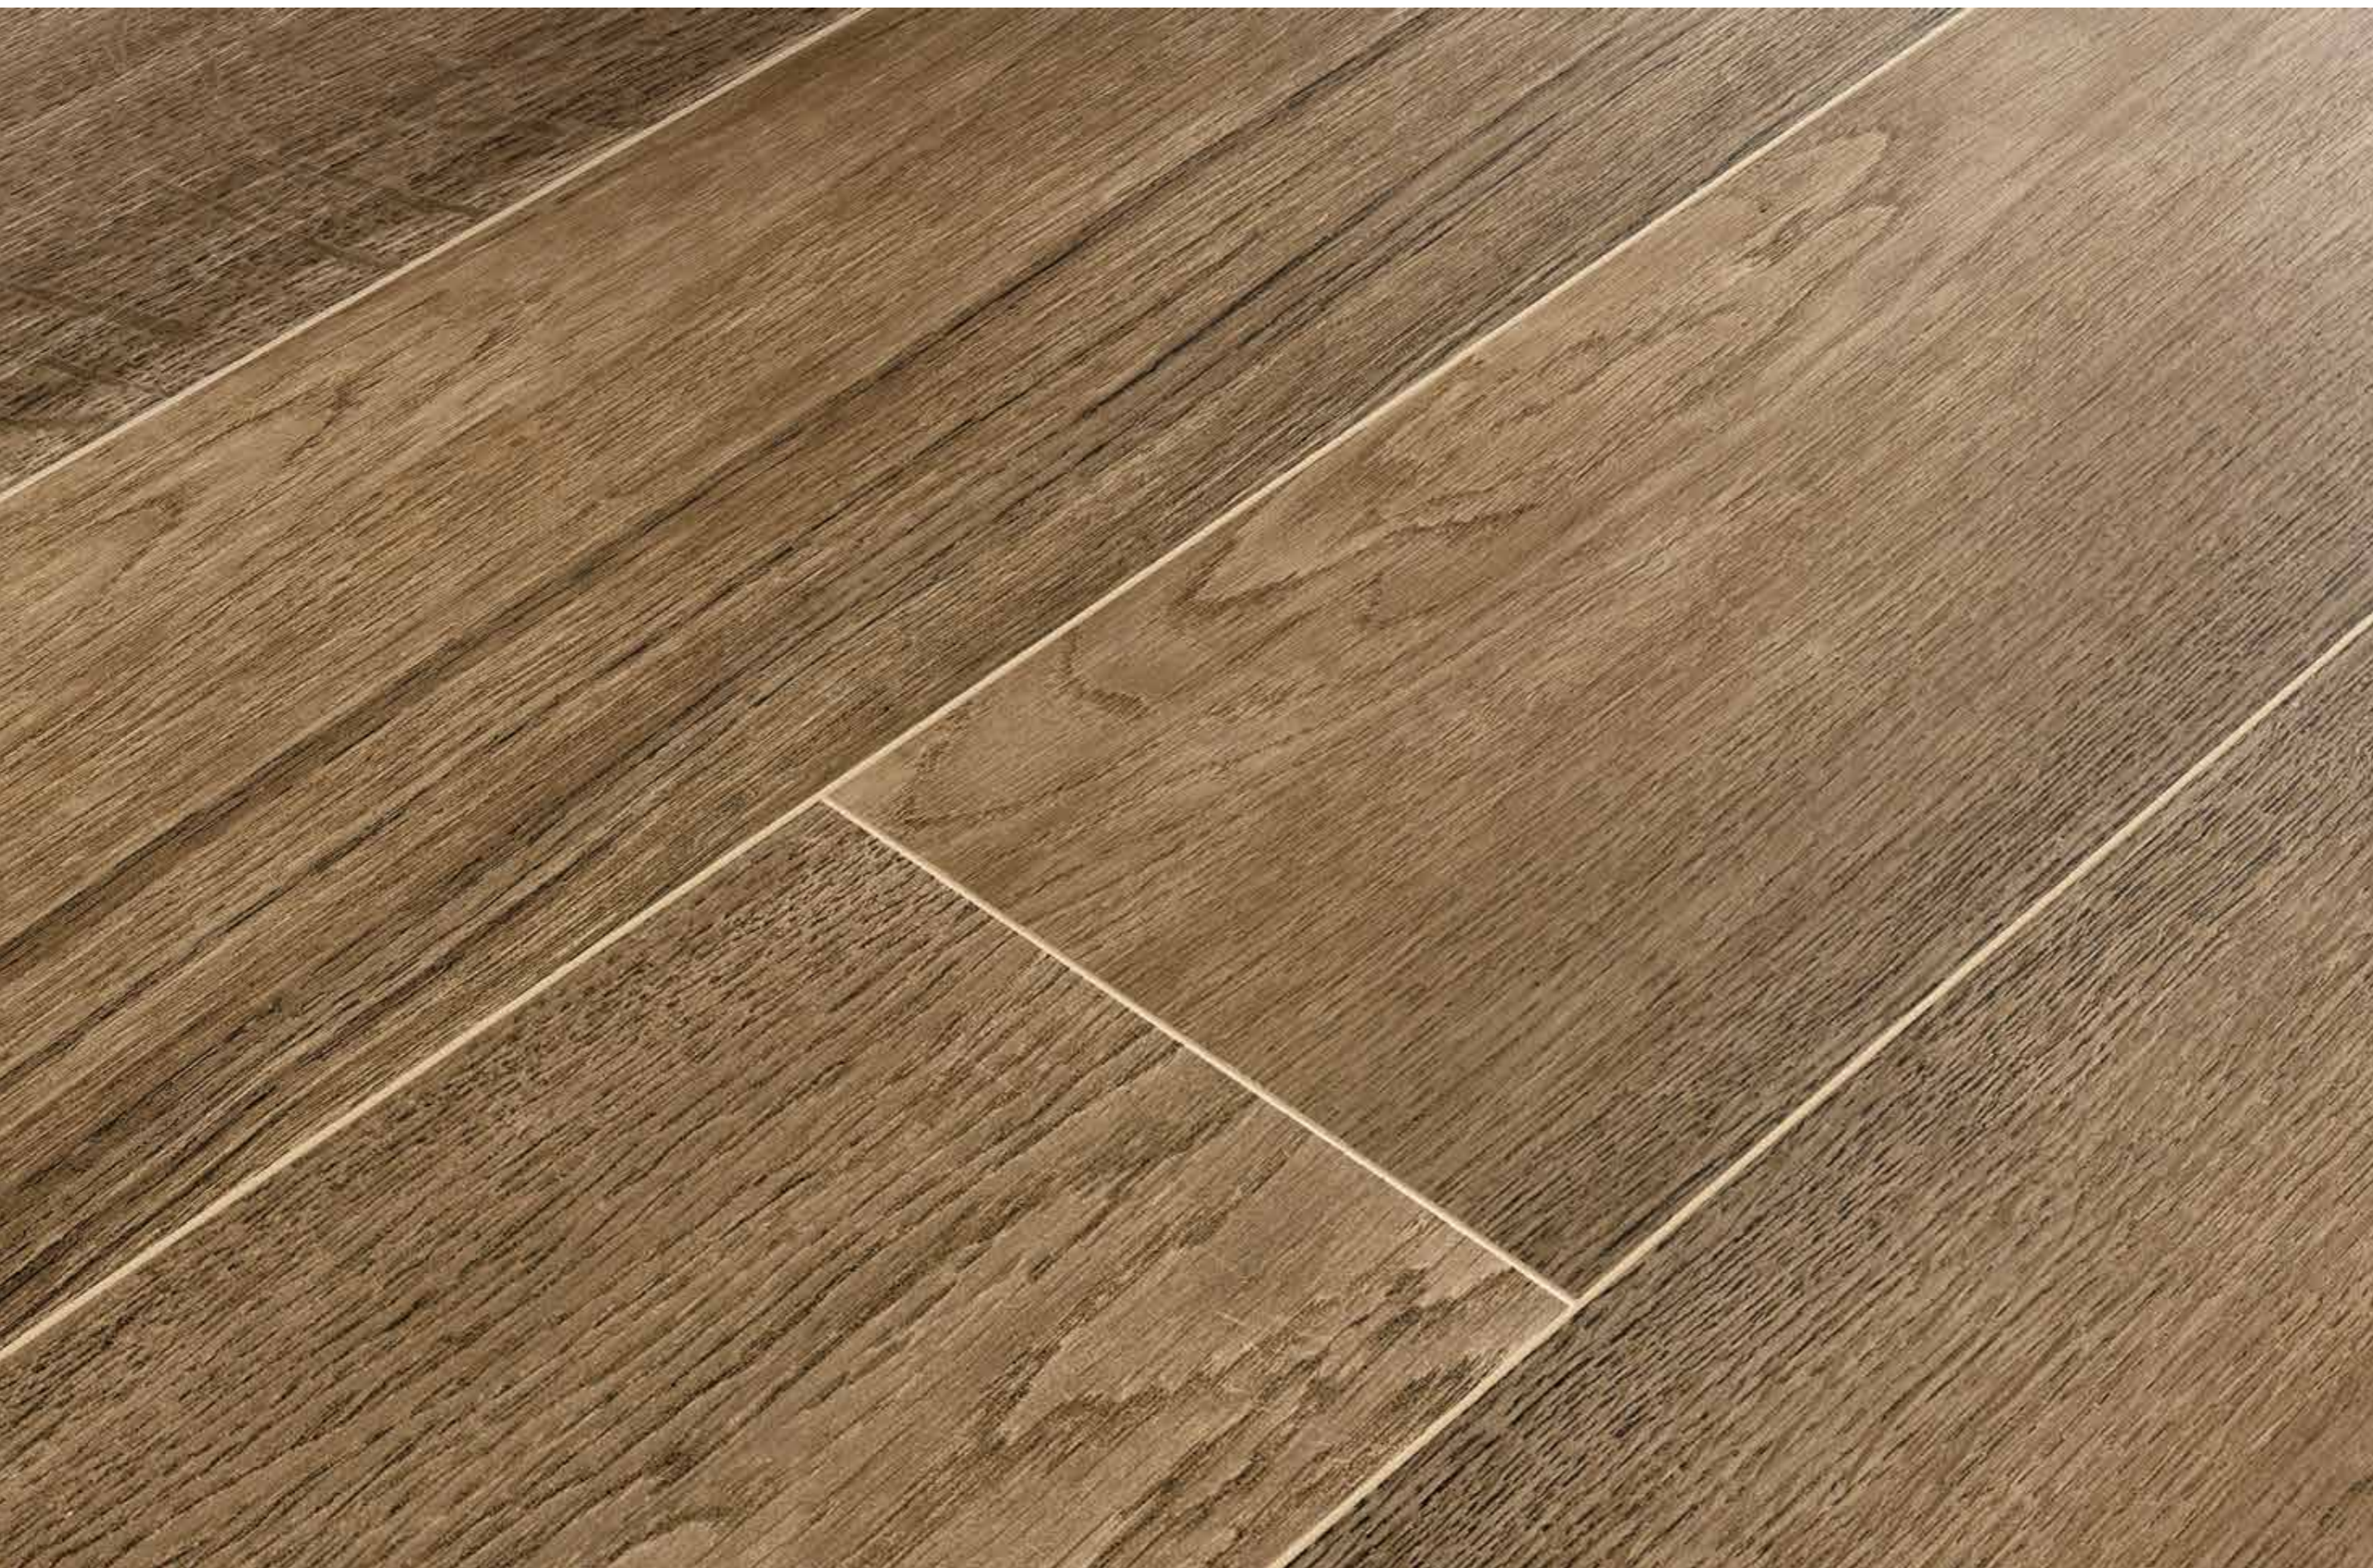

Фумэ Нат. и Рет. 20x160 см
Fumè Nat. e Ret. 20x160 см